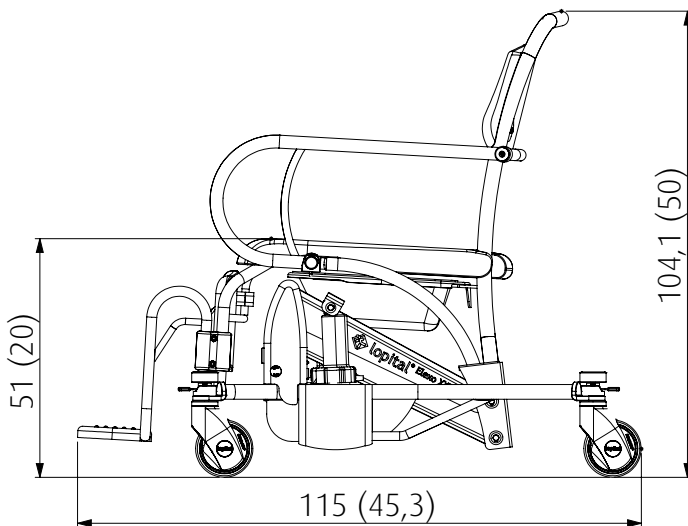

Elexo XXL shower chair

Technical specifications

Max. load:	220 kilo / 484 LB
Own weight:	75 kilo / 165 LB
Wedge setting:	17 degree
Adjustable seat height:	51-110 cm / 20-43,3 inch
Seat width:	70,3 cm / 27,7 inch
Seat depth:	60 cm / 23,5 inch
Battery capacity:	2x 12V, 7.2Ah
Charger:	220V 50 / 60Hz 500mA
Electrical power:	24V
Max. current:	10A
Max. power:	240 Watt
Security:	- on / of switch - emergency stop - emergency lowering