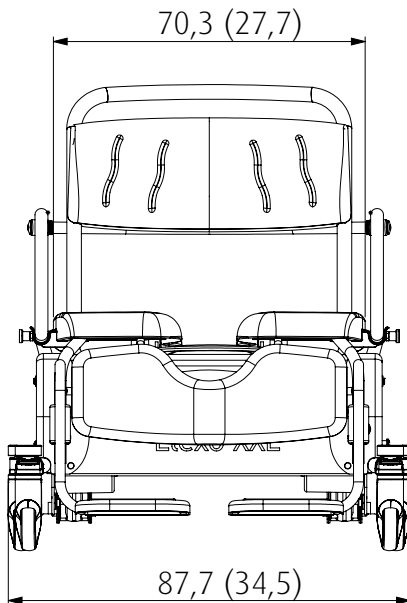

Elexo XXL shower chair

Technical specifications

Max. load:	220 kilo / 484 LB
Own weight:	75 kilo / 165 LB
Wedge setting:	17 degree
Adjustable seat height:	51-110 cm / 20-43,3 inch
Seat width:	70,3 cm / 27,7 inch
Seat depth:	60 cm / 23,5 inch
Battery capacity:	2x 12V, 7.2Ah
Charger:	220V 50 / 60Hz 500mA
Electrical power:	24V
Max. current:	10A
Max. power:	240 Watt
Security:	- on / of switch - emergency stop - emergency lowering