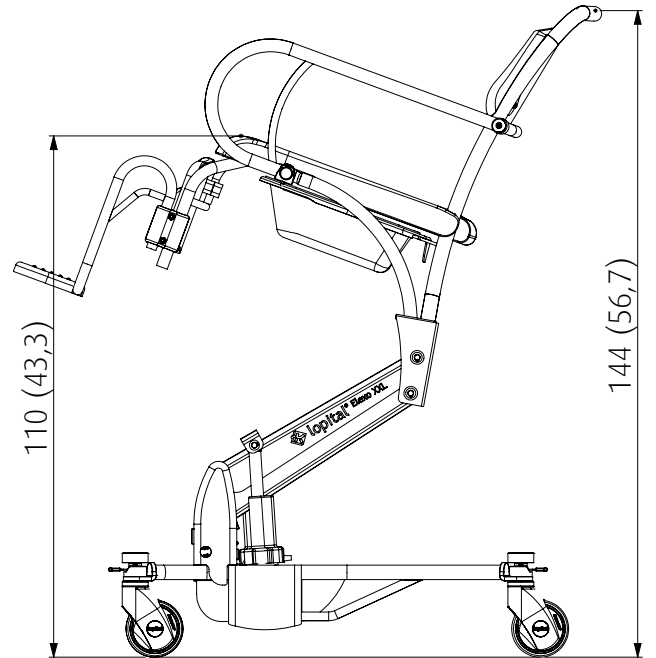

Elexo XXL shower chair

Technical specifications

Max. load:	220 kilo / 484 LB
Own weight:	75 kilo / 165 LB
Wedge setting:	17 degree
Adjustable seat height:	51-110 cm / 20-43,3 inch
Seat width:	70,3 cm / 27,7 inch
Seat depth:	60 cm / 23,5 inch
Battery capacity:	2x 12V, 7.2Ah
Charger:	220V 50 / 60Hz 500mA
Electrical power:	24V
Max. current:	10A
Max. power:	240 Watt
Security:	- on / of switch - emergency stop - emergency lowering